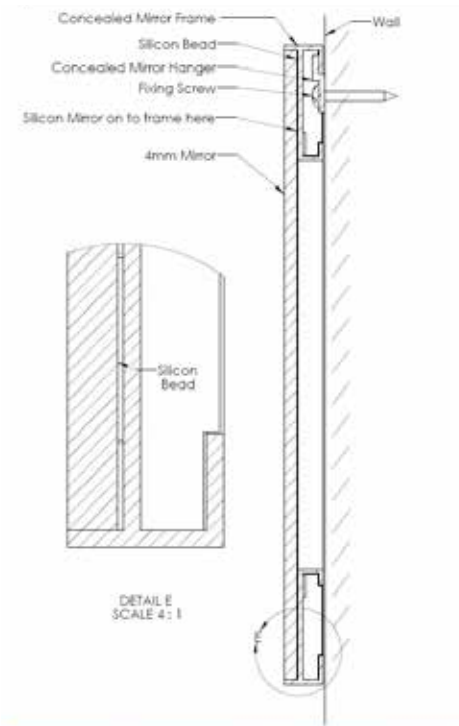

mandurahglass

Australian Designed and Locally Made

bathroom mirrors

see also our framed shower screen brochure for matching shower screens

Call us for custom sizing or specific requirements

21 Tindale Street, Mandurah 6210, Ph: 9581 2894, Fax: 9581 5009
Web: www.mandurahglass.com.au Email: info@mandurahglass.com.au

Residential | Commercial | Architectural