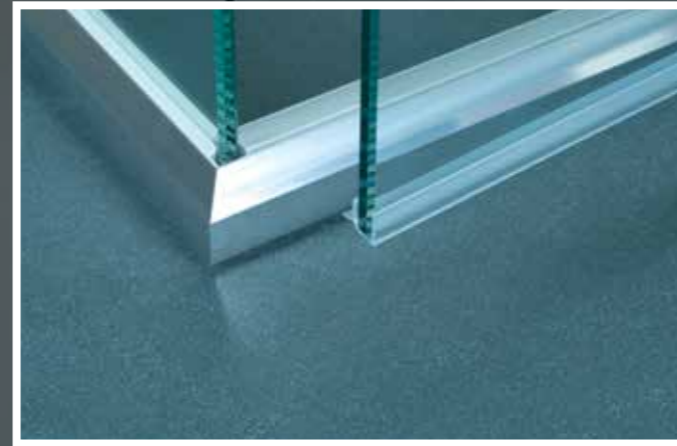

Classic and contemporary, these shower screens are our most popular and are an economical alternative to frameless shower screens.

Benefits:

- On site measured, locally made and expertly fitted
- Up to 6mm A grade safety glass can be used
- Positive close magnetic catch ensures the door closes perfectly in line.
- The stylish outerframe has been designed to ensure easier cleaning and comes in a choice of powder coated or anodised finishes to compliment your décor.
- All fixings on the frame are concealed and unobtrusive door pivots are colour matched to co-ordinate with the frame
- All screens come with a round handle in a range of finishes

Options:

- Many glass options are available, including obscure or patterned glass, through to "super clear" glass
- Optional handles offer an even more elegant look to enhance your shower screen; D handle or "finger pull", in a range of finishes
- A door gutter can be added that allows excess water to run back into the shower area when the door is open
- Square or round patch fitting available
- Endurosheid © can be applied to the glass to make it up to 90% easier to clean away the soap scum and dirt.