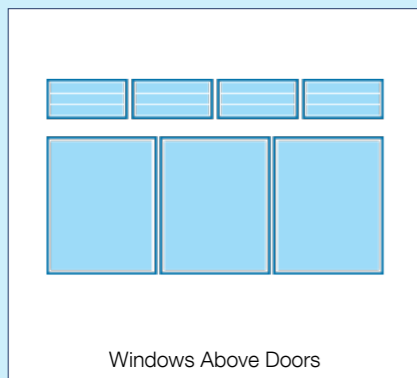

Sample Configurations

Options

Keylock option for added security

Ringpull handle for out of reach louvre placement

Standard handle designed for easy use

breezway®

Please see our performance glass brochure for detailed glazing options for our products