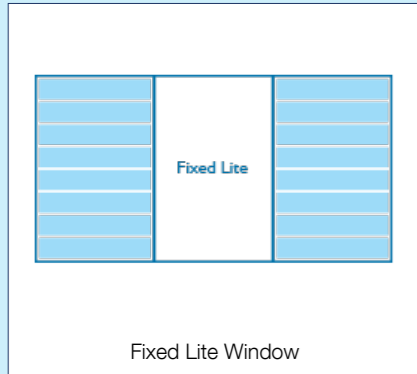

Sample Configurations

Options

Keylock option for added security

Ringpull handle for out of reach louvre placement

Standard handle designed for easy use

breezway®

Please see our performance glass brochure for detailed glazing options for our products