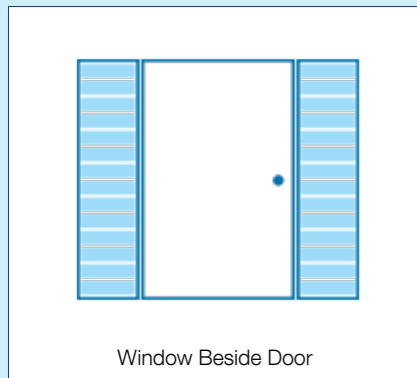

Sample Configurations

Options

Keylock option for added security

Ringpull handle for out of reach louvre placement

Standard handle designed for easy use

breezway®

Please see our performance glass brochure for detailed glazing options for our products